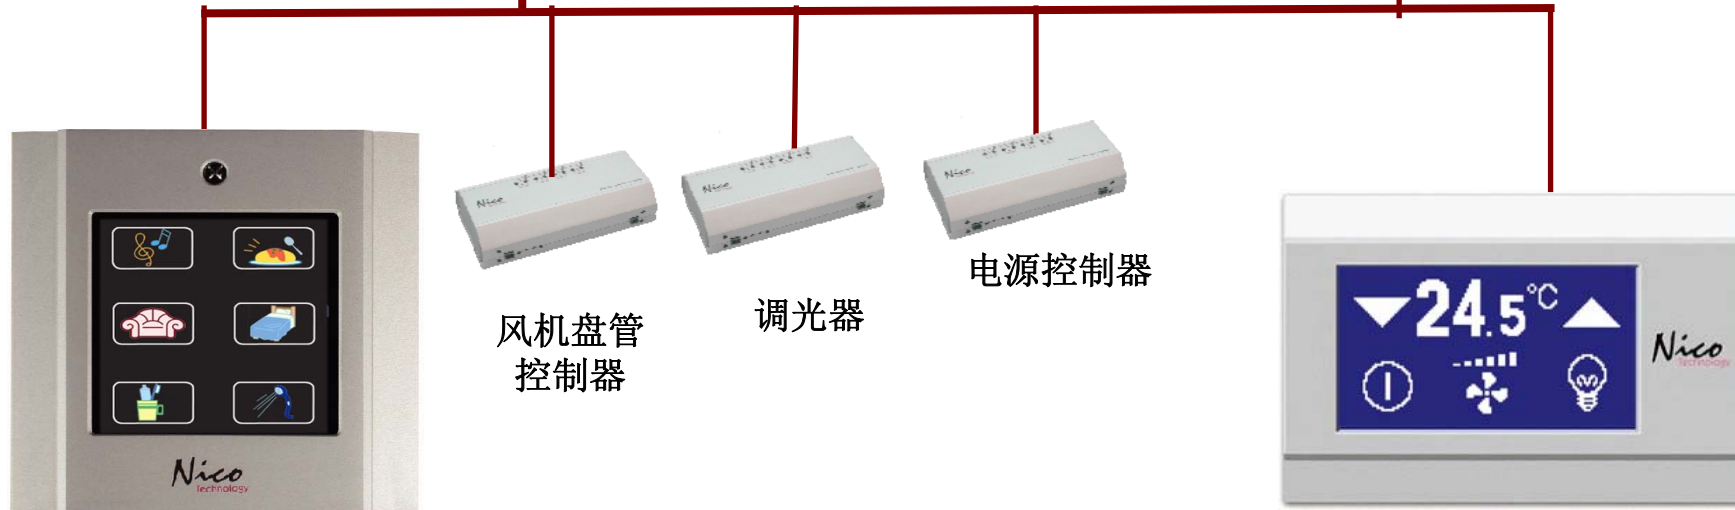

Guest Room Control Center

门口智能面板

LonWorks Network

场景面板

智能温控器