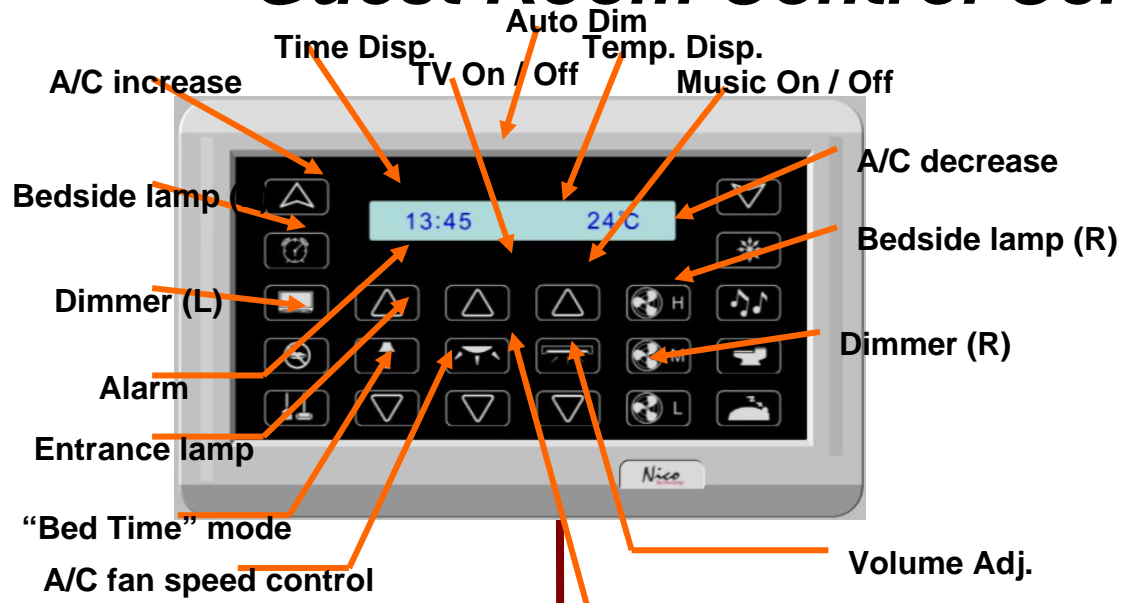

Guest Room Control Center

门口智能面板

LonWorks Network

场景面板

智能温控器